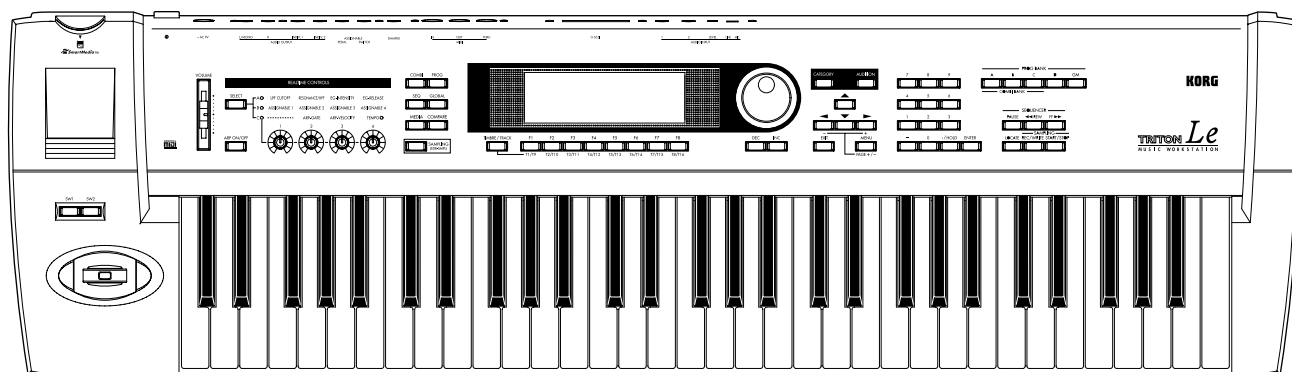

TRITON *Le*

MUSIC WORKSTATION

Voice Name List

Table of contents

Combinations (Preload)	3
Bank A	3
Bank B	7
Bank C	11
Programs (Preload)	15
Bank A	15
Bank B	16
Bank C	17
Bank D	18
Bank G /g(d)	19
Drum kits (Preload)	20
00: Standard Kit 1	20
01: Standard Kit 2	20
02: Processed Kit	20
03: Jazz/Brush Kit	21
04: House Kit	21
05: Tricky Kit	21
06: Drum'n'Bass Kit	22
07: Hip Hop Kit	22
08: Psycho Kit	22
09: Percussion Kit	23
10: Orchestra&Ethnic	23
11: Cymbals Catalog	23
12: BD&SD Catalog 1	24
13: BD&SD Catalog 2	24
14: 01/W Total Kit	24
15:Trance/GarageKit	25
GM Drum kits	26
00: STANDARD	26
01: ROOM	26
02: POWER	26
03: ELECTRONIC	26
04: ANALOG	26
05: JAZZ	27
06: BRUSH	27
07: ORCHESTRA	27
08: SFX	27
Multisamples	28
Drumsamples	29
Preset Arpeggio Patterns / User Arpeggio Patterns (Preload)	30
Audition Riffs	31
Preset Patterns	32
Template Songs	32
Demo Songs	32