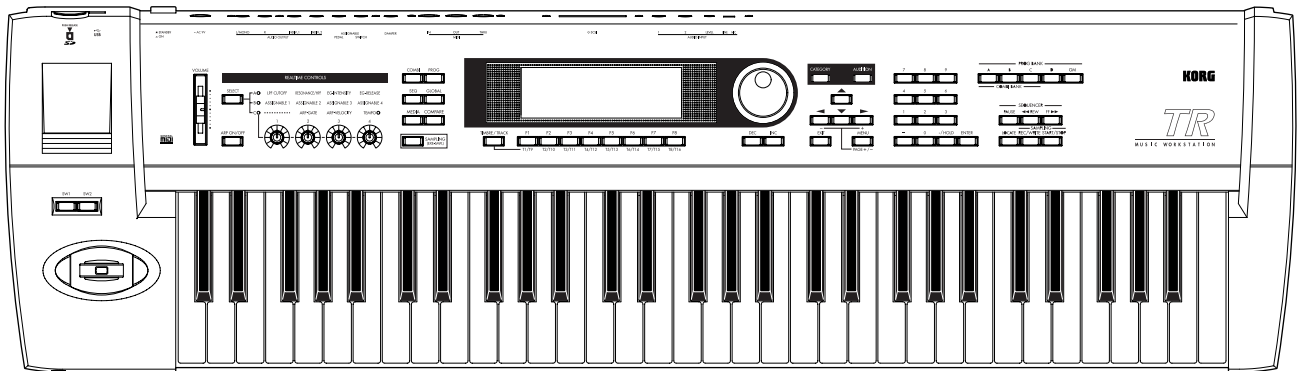

TR

MUSIC WORKSTATION

Voice Name List

HYPER INTEGRATED
SYNTHESIS SYSTEM

KORG

Table of contents

Combinations (Preload)	3
Bank A	3
Bank B	7
Bank C	11
Programs (Preload)	15
Bank A	15
Bank B	16
Bank C	17
Bank D	18
Bank G /g(d)	19
Drum kits (Preload)	20
00: Standard Kit 1	20
01: Standard Kit 2	20
02: Standard Kit 2	20
03: Processed Kit	21
04: Jazz/Brush Kit	21
05: House Kit	21
06: Tricky Kit	22
07: Drum'n'Bass Kit	22
08: Hip Hop Kit	22
09: Psycho Kit	23
10: Trance/GarageKit	23
11: Mashed Kit	23
12: Percussion Kit	24
13: Orchestra&Ethnic	24
14: BD/SD Catalog 1	24
15: BD/SD Catalog 2	25
GM Drum kits	26
00: STANDARD	26
01: ROOM	26
02: POWER	26
03: ELECTRONIC	26
04: ANALOG	26
05: JAZZ	27
06: BRUSH	27
07: ORCHESTRA	27
08: SFX	27
Multisamples	28
Rom	28
EX	29
Drumsamples	29
Rom	29
EX	30
Preset Arpeggio Patterns / User Arpeggio Patterns (Preload)	31
Audition Riffs	32
Preset Patterns	33
Template Songs	33
Demo Songs	33