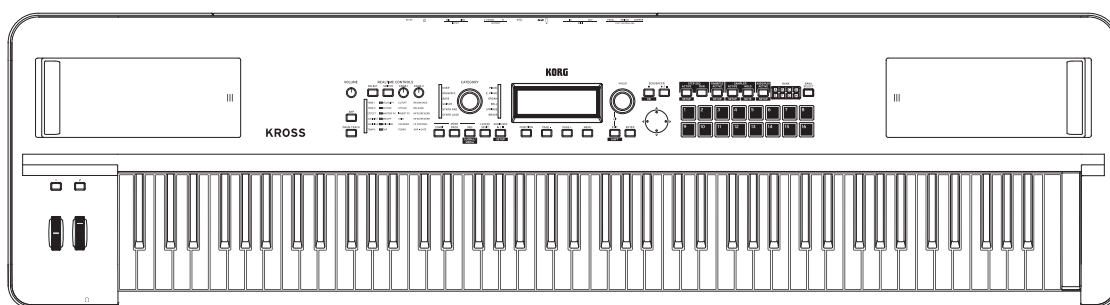

KROSS 88 MB

SYNTHESIZER WORKSTATION

Extra Voice Name List

KORG

EFGSJ 1

Program.....	3
Drum Track Patterns	4
Arpeggio Patterns.....	4
Multisamples (*: Stereo)	5
Drumsamples.....	6
Drum Kits	7

Program

No.	Name	Category	Sub Category	OSC Mode
UA000	KROSS SE Grand	PIANO	Natural Piano	Double
UA001	Brightness SE Grand	PIANO	Natural Piano	Double
UA002	Concert SE Grand	PIANO	Natural Piano	Double
UA003	Sharp SE Grand	PIANO	Natural Piano	Double
UA004	Deep Rvb SE Grand	PIANO	Natural Piano	Double
UA005	Classic SE Grand	PIANO	Natural Piano	Double
UA006	Dark SE Grand	PIANO	Natural Piano	Double
UA007	Warm SE Grand	PIANO	Natural Piano	Double
UA008	Pure Stereo Grand	PIANO	Natural Piano	Double
UA009	Smoky Air Piano	PIANO	Natural Piano	Double
UA010	Old Record Piano	PIANO	Natural Piano	Double
UA011	Ob-La-Da Piano	PIANO	Natural Piano	Double
UA012	Lady "M" Piano	PIANO	Natural Piano	Double
UA013	Sadie Piano	PIANO	Natural Piano	Double
UA014	Delayed Piano	PIANO	Dance Piano	Double
UA015	Repetition Piano	PIANO	Dance Piano	Double
UA016	EDM Piano	PIANO	Dance Piano	Double
UA017	Voice Piano	PIANO	Layered Piano	Double
UA018	Rezo Piano	PIANO	Layered Piano	Double
UA019	Hoarfrost Piano	PIANO	Layered Piano	Double
UA020	Puff Out Piano	PIANO	Layered Piano	Double
UA021	Floating Piano	PIANO	Layered Piano	Double
UA022	Bleary Piano	PIANO	Layered Piano	Double
UA023	Doze Piano	PIANO	Layered Piano	Double
UA024	Piano & Strings	PIANO	Layered Piano	Double
UA025	Melancholy Piano	PIANO	Layered Piano	Double
UA026	Piano & Power Pad	PIANO	Layered Piano	Double
UA027	Holding Back Layer	PIANO	Layered Piano	Double
UA028	Rockin' Layer	PIANO	Layered Piano	Double
UA029	E.Grand Layer	PIANO	Layered Piano	Double
UA030	MALLETY Piano	PIANO	Layered Piano	Double
UA031	Tiny TOY Piano	PIANO	Layered Piano	Double
UA032	E.P.Mark I 8Way	E.PIANO	Real E.Piano	Double
UA033	E.P.Mark I HardTouch	E.PIANO	Real E.Piano	Single
UA034	E.P.Mark I Mid Touch	E.PIANO	Real E.Piano	Single
UA035	E.P.Mark I SoftTouch	E.PIANO	Real E.Piano	Single
UA036	Psychedelic Mark I	E.PIANO	Real E.Piano	Double
UA037	Not In Love Suit	E.PIANO	Real E.Piano	Single
UA038	1/4 PHASE Suit	E.PIANO	Real E.Piano	Double
UA039	MARK I & Syn Pad	E.PIANO	Real E.Piano	Double
UA040	E.P.Dyno 8Way	E.PIANO	Real E.Piano	Double
UA041	E.P.Dyno Hard Touch	E.PIANO	Real E.Piano	Single
UA042	E.P.Dyno Mid Touch	E.PIANO	Real E.Piano	Single
UA043	E.P.Dyno Soft Touch	E.PIANO	Real E.Piano	Single
UA044	Ballade DynoMy	E.PIANO	Real E.Piano	Double
UA045	Greatest DynoMy	E.PIANO	Real E.Piano	Double
UA046	DynoMy&Syn Strings	E.PIANO	Real E.Piano	Double
UA047	E.P.Mark V 8Way	E.PIANO	Real E.Piano	Double
UA048	E.P.Mark V HardTouch	E.PIANO	Real E.Piano	Single
UA049	E.P.Mark V Mid Touch	E.PIANO	Real E.Piano	Single
UA050	E.P.Mark V SoftTouch	E.PIANO	Real E.Piano	Single
UA051	Mark V OverDrive	E.PIANO	Real E.Piano	Single
UA052	Still Crazy Suit	E.PIANO	Real E.Piano	Single
UA053	Ballade Hard Suit	E.PIANO	Real E.Piano	Single
UA054	MARK V & SynStrings	E.PIANO	Real E.Piano	Double
UA055	E.P.200A 8Way	E.PIANO	Real E.Piano	Double
UA056	E.P.200A Hard Touch	E.PIANO	Real E.Piano	Single
UA057	E.P.200A Mid Touch	E.PIANO	Real E.Piano	Single
UA058	E.P.200A Soft Touch	E.PIANO	Real E.Piano	Single
UA059	E.P.200A OverDrive	E.PIANO	Real E.Piano	Single
UA060	Top of the Wurlly	E.PIANO	Real E.Piano	Single
UA061	You're My BestWurlly	E.PIANO	Real E.Piano	Single
UA062	The Walrus E.P.	E.PIANO	Real E.Piano	Double
UA063	Wurlly & Syn Pad	E.PIANO	Real E.Piano	Double