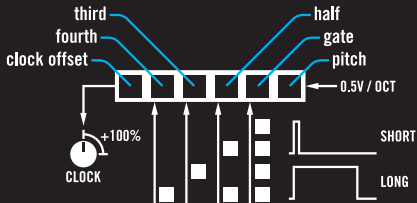

Module Reference

KORG

volca modular

MICRO MODULAR SYNTHESIZER

PATCHING KEY

SEQUENCES

WOGGLE

SPLIT

SOURCE

FUNCTIONS

LPG

SPACE OUT

UTILITY

Basic Patches

KORG

volca modular
MICRO MODULAR SYNTHESIZER