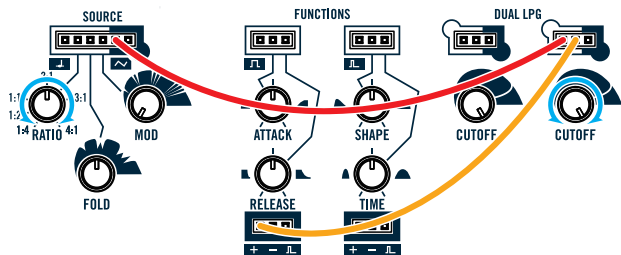

Basic Patches

KORG

volca modular
MICRO MODULAR SYNTHESIZER

MODULATOR as 2nd VCO