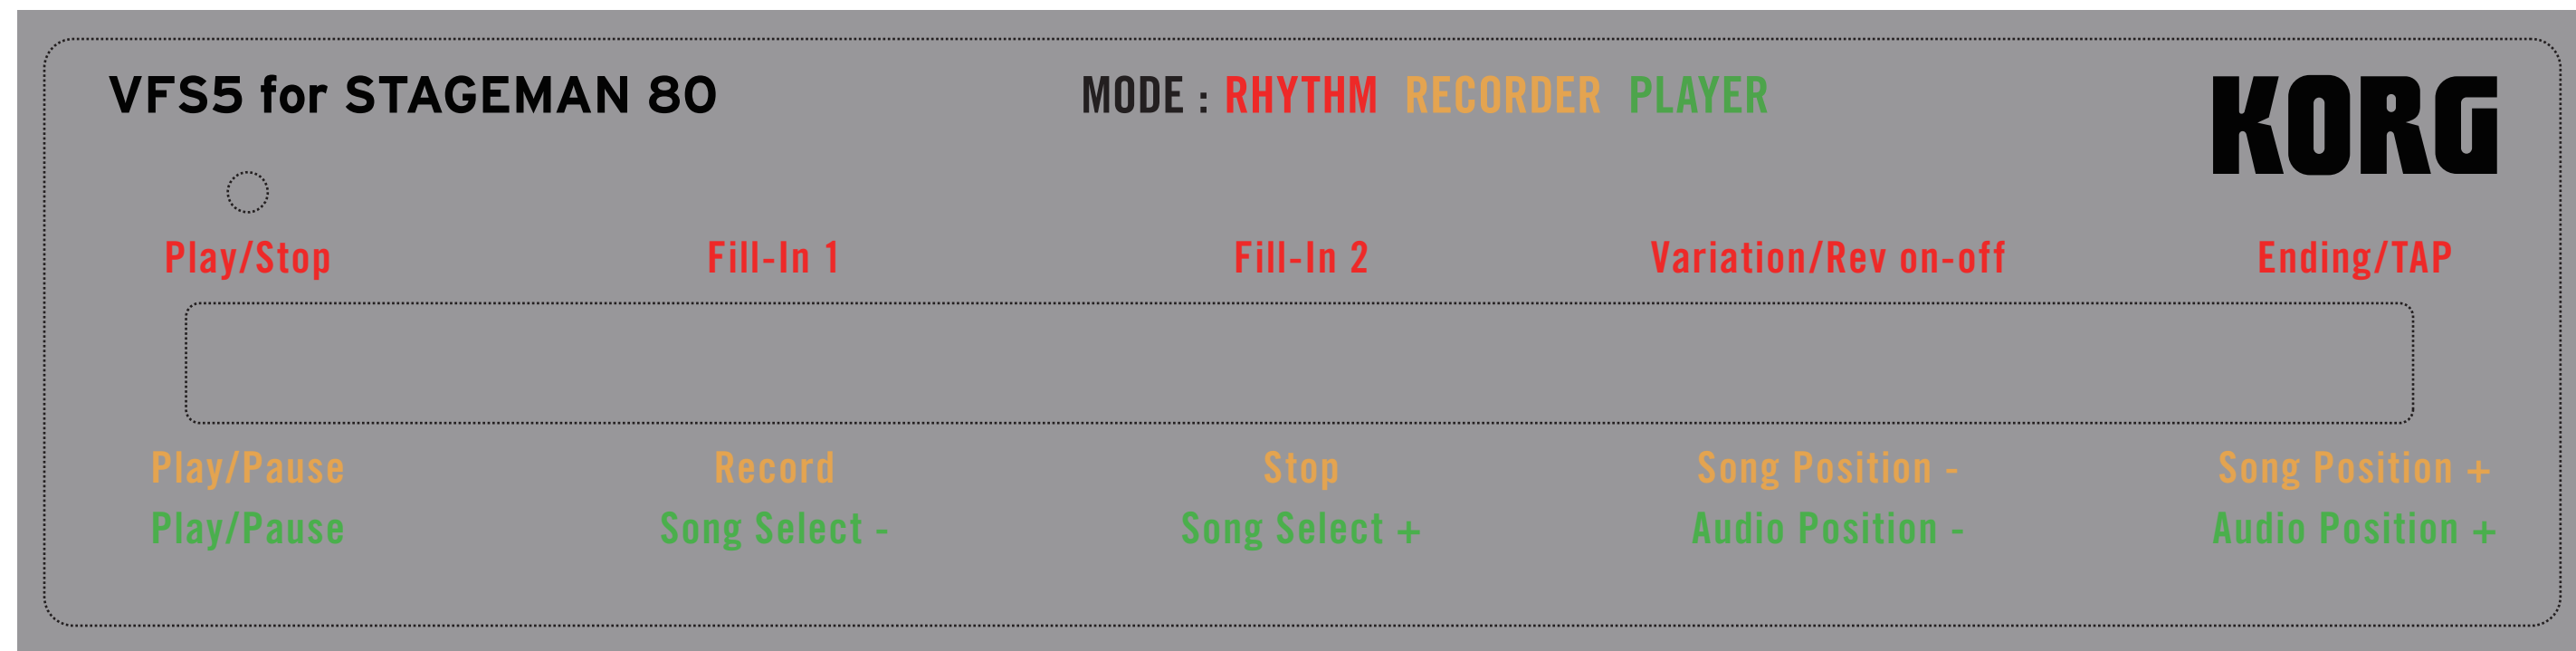

VOX VFS5 Overlay

for KORG STAGEMAN 80

1. Print the left illustration.
2. Remove unnecessary parts.
3. Fit the overlay on the panel.
4. Use the overlay!

\ Finish! /