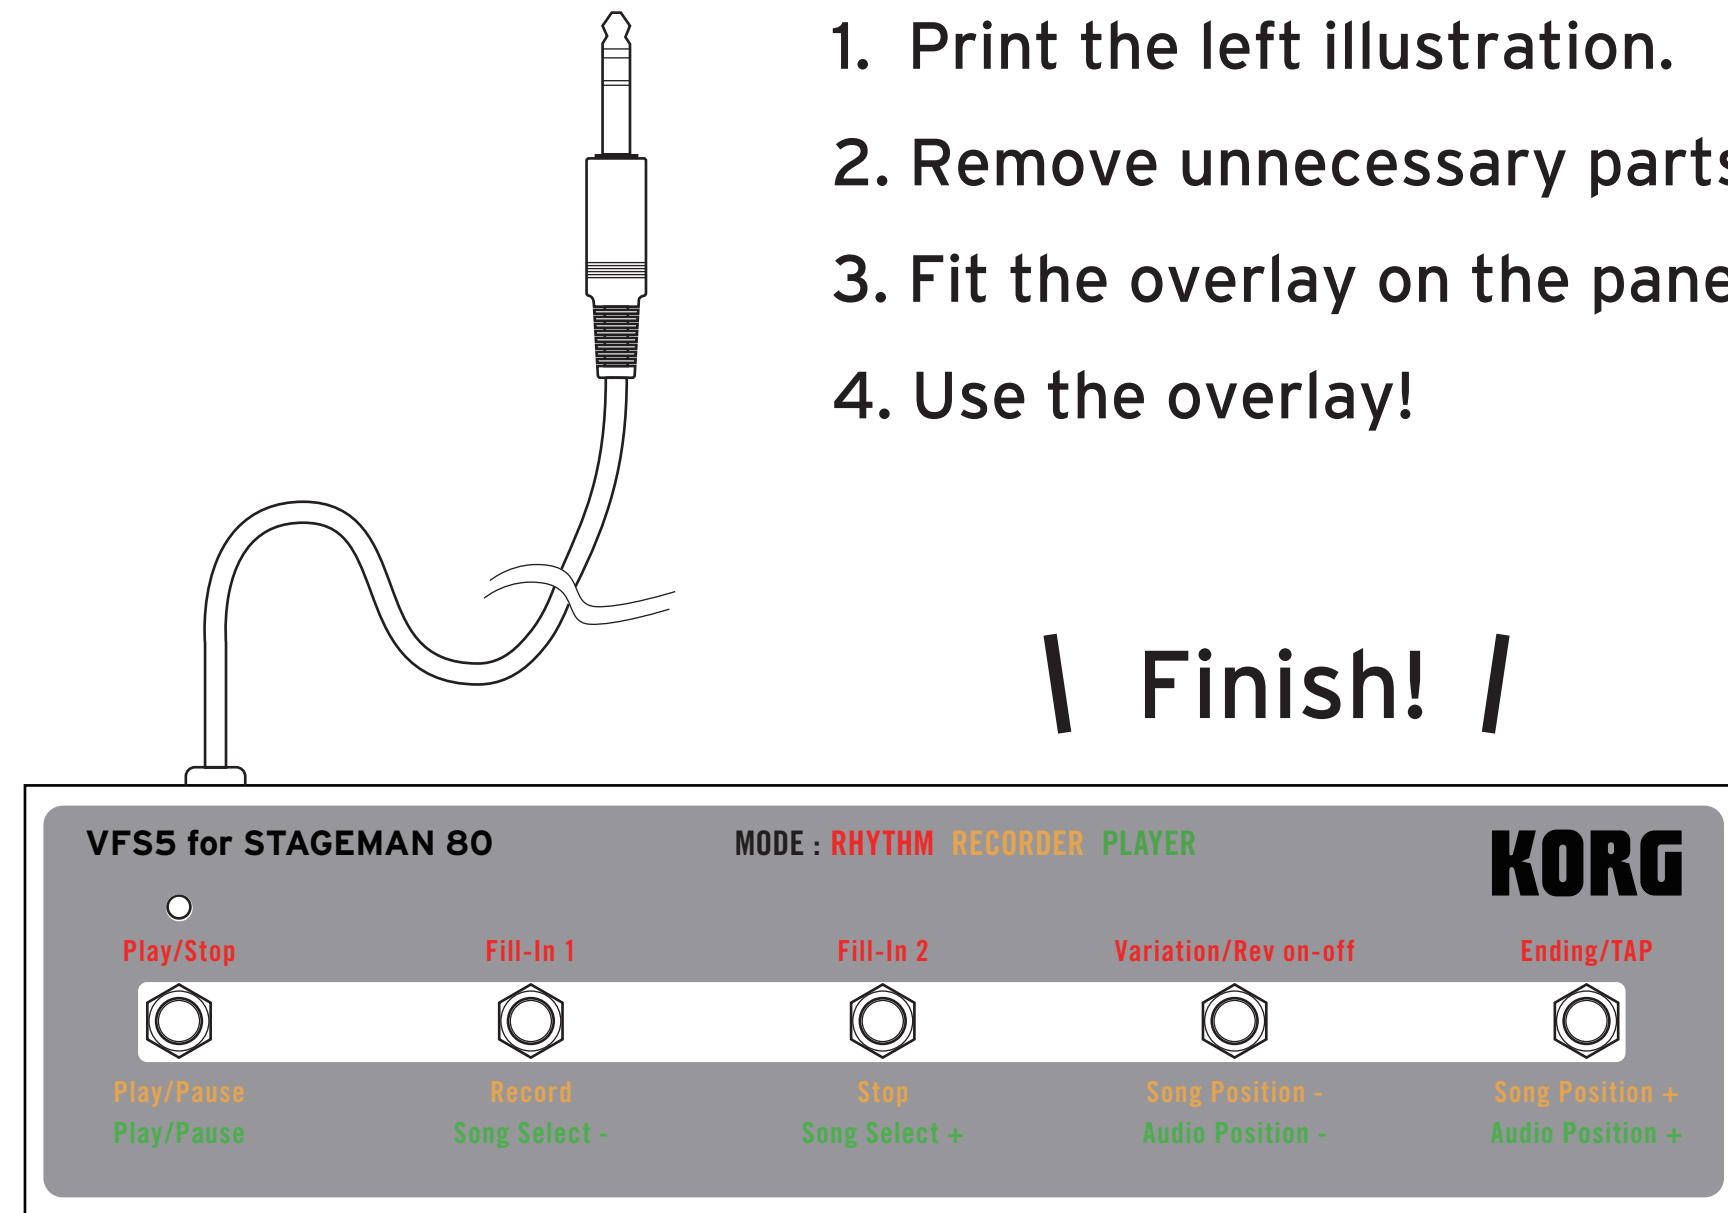

VOX VFS5 Overlay

for KORG STAGEMAN 80

1. Print the left illustration.
2. Remove unnecessary parts.
3. Fit the overlay on the panel.
4. Use the overlay!

\ Finish! /