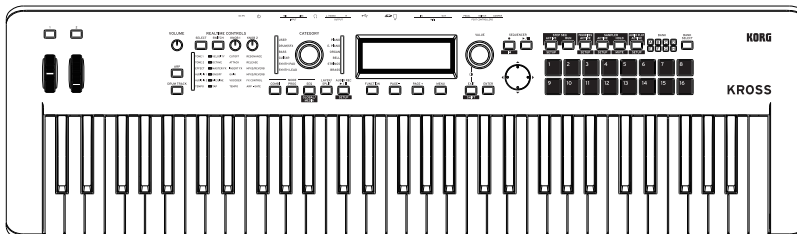

KROSS

SYNTHESIZER WORKSTATION

SE Extra Voice Name List

KORG

EFGSJ 1

Program	3
Drum Track Patterns	4
Arpeggio Patterns	4
Multisamples KG4 Mono (*: Stereo)	5
Drumsamples KG4 Mono	5
Drum Kits	6

Program

No.	Name	Category	Sub Category	OSC Mode
UA000	KROSS SE Grand	PIANO	Natural Piano	Double
UA001	Brightness SE Grand	PIANO	Natural Piano	Double
UA002	Concert SE Grand	PIANO	Natural Piano	Double
UA003	Sharp SE Grand	PIANO	Natural Piano	Double
UA004	Deep Rvb SE Grand	PIANO	Natural Piano	Double
UA005	Classic SE Grand	PIANO	Natural Piano	Double
UA006	Dark SE Grand	PIANO	Natural Piano	Double
UA007	Warm SE Grand	PIANO	Natural Piano	Double
UA008	Pure Stereo Grand	PIANO	Natural Piano	Double
UA009	Smoky Air Piano	PIANO	Natural Piano	Double
UA010	Old Record Piano	PIANO	Natural Piano	Double
UA011	Ob-La-Da Piano	PIANO	Natural Piano	Double
UA012	Lady "M" Piano	PIANO	Natural Piano	Double
UA013	Sadie Piano	PIANO	Natural Piano	Double
UA014	Delayed Piano	PIANO	Dance Piano	Double
UA015	Repetition Piano	PIANO	Dance Piano	Double
UA016	EDM Piano	PIANO	Dance Piano	Double
UA017	Atmos Piano	PIANO	Layered Piano	Double
UA018	Whizzing Piano	PIANO	Layered Piano	Double
UA019	Hoarfrost Piano	PIANO	Layered Piano	Double
UA020	Puff Out Piano	PIANO	Layered Piano	Double
UA021	Floating Piano	PIANO	Layered Piano	Double
UA022	Bleary Piano	PIANO	Layered Piano	Double
UA023	Doze Piano	PIANO	Layered Piano	Double
UA024	Piano & Strings	PIANO	Layered Piano	Double
UA025	Melancholy Piano	PIANO	Layered Piano	Double
UA026	Piano & Power Pad	PIANO	Layered Piano	Double
UA027	Holding Back Layer	PIANO	Layered Piano	Double
UA028	Rockin' Layer	PIANO	Layered Piano	Double
UA029	E.Grand Layer	PIANO	Layered Piano	Double
UA030	MALLETY Piano	PIANO	Layered Piano	Double
UA031	Tiny TOY Piano	PIANO	Layered Piano	Double
UA032	E.P.Mark I 8Way	E.PIANO	Real E.Piano	Double
UA033	E.P.Mark I HardTouch	E.PIANO	Real E.Piano	Single
UA034	E.P.Mark I Mid Touch	E.PIANO	Real E.Piano	Single
UA035	E.P.Mark I SoftTouch	E.PIANO	Real E.Piano	Single
UA036	Psychedelic Mark I	E.PIANO	Real E.Piano	Double
UA037	Not In Love Suit	E.PIANO	Real E.Piano	Single
UA038	1/4 PHASE Suit	E.PIANO	Real E.Piano	Double
UA039	MARK I & Syn Pad	E.PIANO	Real E.Piano	Double
UA040	E.P.Dyno 8Way	E.PIANO	Real E.Piano	Double
UA041	E.P.Dyno Hard Touch	E.PIANO	Real E.Piano	Single
UA042	E.P.Dyno Mid Touch	E.PIANO	Real E.Piano	Single
UA043	E.P.Dyno Soft Touch	E.PIANO	Real E.Piano	Single
UA044	Ballade DynoMy	E.PIANO	Real E.Piano	Double
UA045	Greatest DynoMy	E.PIANO	Real E.Piano	Double
UA046	DynoMy&Syn Strings	E.PIANO	Real E.Piano	Double
UA047	E.P.Mark V 8Way	E.PIANO	Real E.Piano	Double
UA048	E.P.Mark V HardTouch	E.PIANO	Real E.Piano	Single
UA049	E.P.Mark V Mid Touch	E.PIANO	Real E.Piano	Single
UA050	E.P.Mark V SoftTouch	E.PIANO	Real E.Piano	Single
UA051	Mark V OverDrive	E.PIANO	Real E.Piano	Single
UA052	Still Crazy Suit	E.PIANO	Real E.Piano	Single
UA053	Ballade Hard Suit	E.PIANO	Real E.Piano	Single
UA054	MARK V & SynStrings	E.PIANO	Real E.Piano	Double
UA055	E.P.200A 8Way	E.PIANO	Real E.Piano	Double
UA056	E.P.200A Hard Touch	E.PIANO	Real E.Piano	Single
UA057	E.P.200A Mid Touch	E.PIANO	Real E.Piano	Single
UA058	E.P.200A Soft Touch	E.PIANO	Real E.Piano	Single
UA059	E.P.200A OverDrive	E.PIANO	Real E.Piano	Single
UA060	Top of the Wurlly	E.PIANO	Real E.Piano	Single
UA061	You're My BestWurlly	E.PIANO	Real E.Piano	Single
UA062	The Walrus E.P.	E.PIANO	Real E.Piano	Double
UA063	Wurlly & Syn Pad	E.PIANO	Real E.Piano	Double