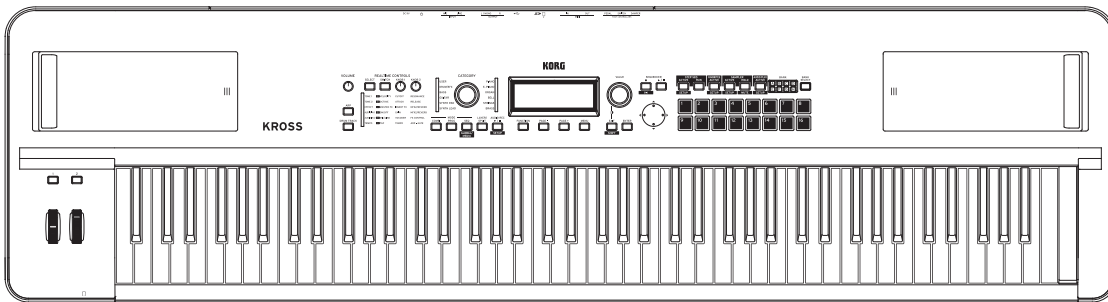

KROSS

SYNTHESIZER WORKSTATION

SE Extra Voice Name List

KORG

EFGSJ 1

Program	3
Drum Track Patterns	4
Arpeggio Patterns	4
Multisamples KG4 Mono (*: Stereo)	5
Drumsamples KG4 Mono	5
Drum Kits	6

Program

No.	Name	Category	Sub Category	OSC Mode
UA000	KROSS SE Grand	PIANO	Natural Piano	Double
UA001	Brightness SE Grand	PIANO	Natural Piano	Double
UA002	Concert SE Grand	PIANO	Natural Piano	Double
UA003	Sharp SE Grand	PIANO	Natural Piano	Double
UA004	Deep Rvb SE Grand	PIANO	Natural Piano	Double
UA005	Classic SE Grand	PIANO	Natural Piano	Double
UA006	Dark SE Grand	PIANO	Natural Piano	Double
UA007	Warm SE Grand	PIANO	Natural Piano	Double
UA008	Pure Stereo Grand	PIANO	Natural Piano	Double
UA009	Smoky Air Piano	PIANO	Natural Piano	Double
UA010	Old Record Piano	PIANO	Natural Piano	Double
UA011	Ob-La-Da Piano	PIANO	Natural Piano	Double
UA012	Lady "M" Piano	PIANO	Natural Piano	Double
UA013	Sadie Piano	PIANO	Natural Piano	Double
UA014	Delayed Piano	PIANO	Dance Piano	Double
UA015	Repetition Piano	PIANO	Dance Piano	Double
UA016	EDM Piano	PIANO	Dance Piano	Double
UA017	Atmos Piano	PIANO	Layered Piano	Double
UA018	Whizzing Piano	PIANO	Layered Piano	Double
UA019	Hoarfrost Piano	PIANO	Layered Piano	Double
UA020	Puff Out Piano	PIANO	Layered Piano	Double
UA021	Floating Piano	PIANO	Layered Piano	Double
UA022	Bleary Piano	PIANO	Layered Piano	Double
UA023	Doze Piano	PIANO	Layered Piano	Double
UA024	Piano & Strings	PIANO	Layered Piano	Double
UA025	Melancholy Piano	PIANO	Layered Piano	Double
UA026	Piano & Power Pad	PIANO	Layered Piano	Double
UA027	Holding Back Layer	PIANO	Layered Piano	Double
UA028	Rockin' Layer	PIANO	Layered Piano	Double
UA029	E.Grand Layer	PIANO	Layered Piano	Double
UA030	MALLETY Piano	PIANO	Layered Piano	Double
UA031	Tiny TOY Piano	PIANO	Layered Piano	Double
UA032	E.P.Mark I 8Way	E.PIANO	Real E.Piano	Double
UA033	E.P.Mark I HardTouch	E.PIANO	Real E.Piano	Single
UA034	E.P.Mark I Mid Touch	E.PIANO	Real E.Piano	Single
UA035	E.P.Mark I SoftTouch	E.PIANO	Real E.Piano	Single
UA036	Psychedelic Mark I	E.PIANO	Real E.Piano	Double
UA037	Not In Love Suit	E.PIANO	Real E.Piano	Single
UA038	1/4 PHASE Suit	E.PIANO	Real E.Piano	Double
UA039	MARK I & Syn Pad	E.PIANO	Real E.Piano	Double
UA040	E.P.Dyno 8Way	E.PIANO	Real E.Piano	Double
UA041	E.P.Dyno Hard Touch	E.PIANO	Real E.Piano	Single
UA042	E.P.Dyno Mid Touch	E.PIANO	Real E.Piano	Single
UA043	E.P.Dyno Soft Touch	E.PIANO	Real E.Piano	Single
UA044	Ballade DynoMy	E.PIANO	Real E.Piano	Double
UA045	Greatest DynoMy	E.PIANO	Real E.Piano	Double
UA046	DynoMy&Syn Strings	E.PIANO	Real E.Piano	Double
UA047	E.P.Mark V 8Way	E.PIANO	Real E.Piano	Double
UA048	E.P.Mark V HardTouch	E.PIANO	Real E.Piano	Single
UA049	E.P.Mark V Mid Touch	E.PIANO	Real E.Piano	Single
UA050	E.P.Mark V SoftTouch	E.PIANO	Real E.Piano	Single
UA051	Mark V OverDrive	E.PIANO	Real E.Piano	Single
UA052	Still Crazy Suit	E.PIANO	Real E.Piano	Single
UA053	Ballade Hard Suit	E.PIANO	Real E.Piano	Single
UA054	MARK V & SynStrings	E.PIANO	Real E.Piano	Double
UA055	E.P.200A 8Way	E.PIANO	Real E.Piano	Double
UA056	E.P.200A Hard Touch	E.PIANO	Real E.Piano	Single
UA057	E.P.200A Mid Touch	E.PIANO	Real E.Piano	Single
UA058	E.P.200A Soft Touch	E.PIANO	Real E.Piano	Single
UA059	E.P.200A OverDrive	E.PIANO	Real E.Piano	Single
UA060	Top of the Wurlly	E.PIANO	Real E.Piano	Single
UA061	You're My BestWurlly	E.PIANO	Real E.Piano	Single
UA062	The Walrus E.P.	E.PIANO	Real E.Piano	Double
UA063	Wurlly & Syn Pad	E.PIANO	Real E.Piano	Double