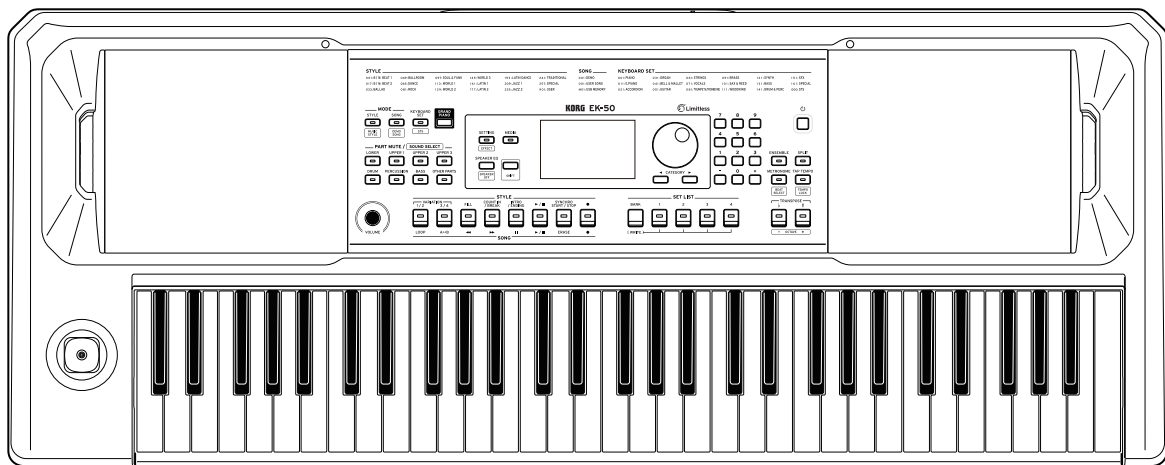

EK-50 L

ENTERTAINER KEYBOARD

Voice Name List

KORG

Contents

Keyboard Sets	3
Sounds	7
Category order	7
Program Change order	14
Drum Kits	21
Factory Drum Kit List	21
Drum Kit Instrument List	22
Styles	39
Music Styles	42
Effects	43
Speaker EQs	45
Demo Songs	45