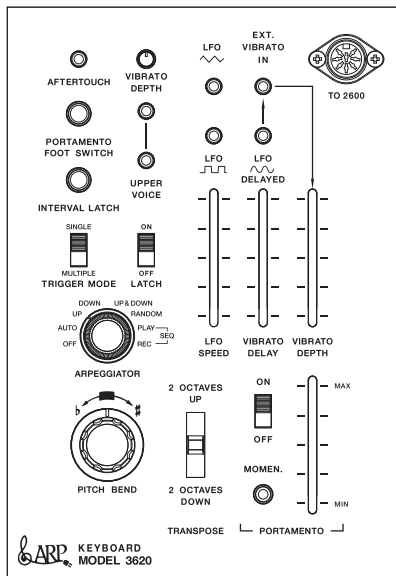

2600 FS
FRONT PANEL
FACSIMILE

3620
FRONT PANEL
FACSIMILE

PATCH TITLE: _____

NOTES: _____

ARP 2600 FS & 3620

KEYBOARD FACSIMILE PAD