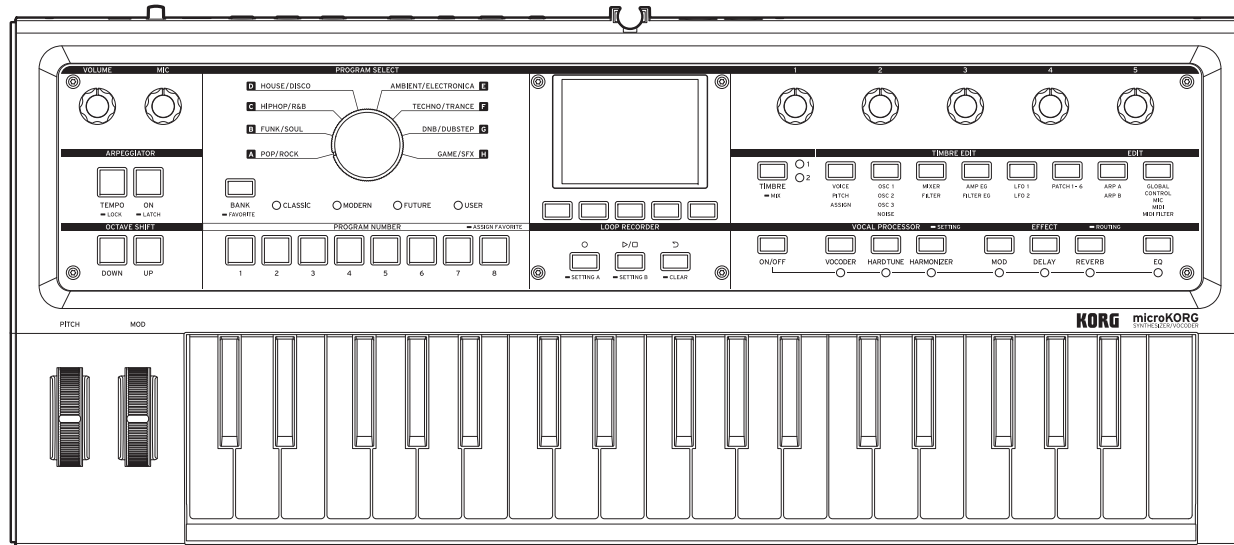

microKORG2

SYNTHESIZER/VOCODER

Voice Name List

***VOCAL PROC.**

- VC: VOCODER
- HT: HARD TUNE
- HM: HARMONIZER
- HT&HM: HARD TUNE & HARMONIZER
- Scale/KBD
- (S): Scale
- (K): Keyboard

All Programs were made by Benedek, Francis Preve, OscillatorSink, Rob Araujo, Yebisu303, Luke Edwards (Korg UK), Natalie Chami (Korg USA) and KORG Inc. For more information about the authors please visit: